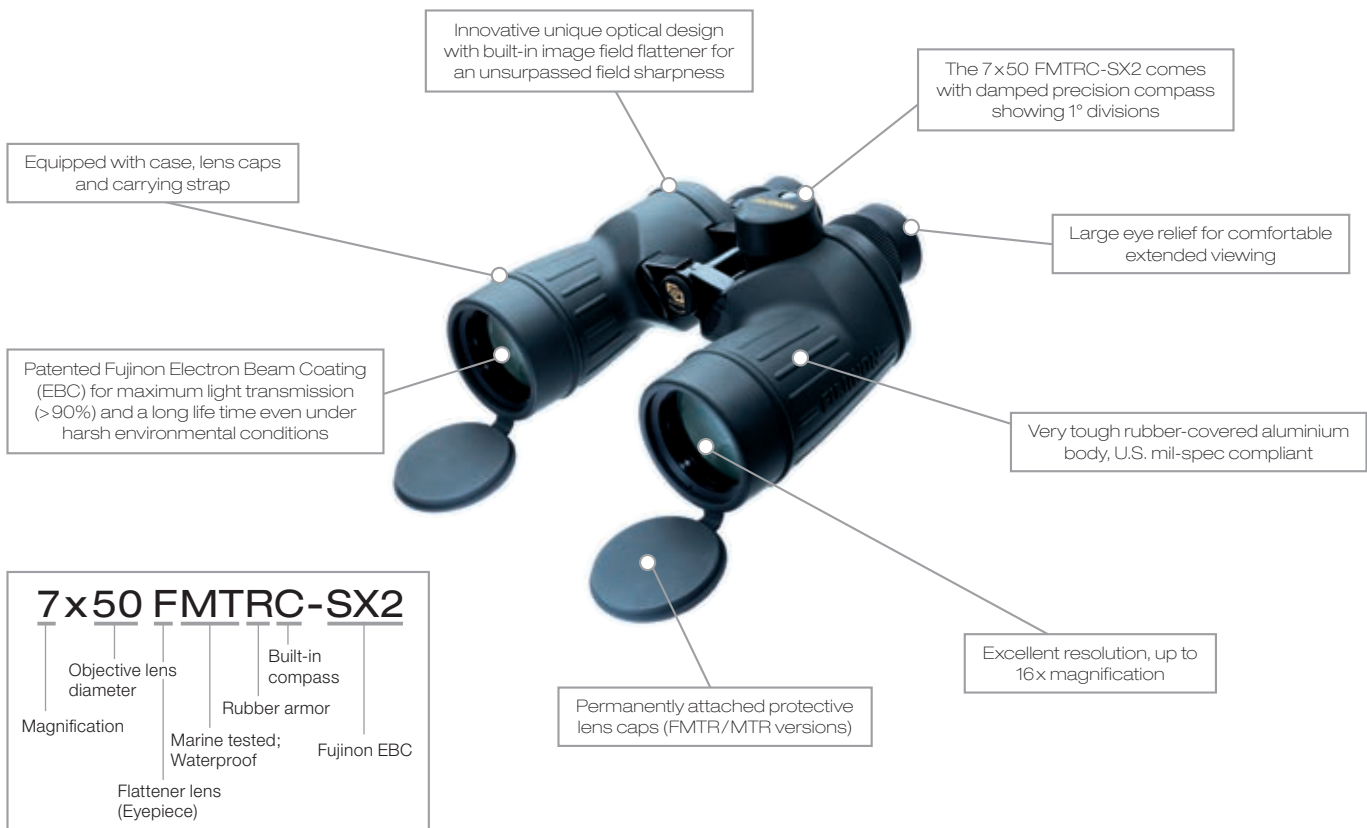

The right choice for every terrain

The binoculars of the professional Fujinon FMT series.  
Your perfect companions at

- ▶ Military application
- ▶ Commercial and cargo ships
- ▶ Rescue services, navy and police

Fujinon. To see more is to know more.

**FUJINON**

Technical data	7x50 FMTR-SX2	7x50 FMTRC-SX2	10x50 FMTR-SX2	10x70 FMT-SX2	16x70 FMT-SX2
Magnification	7x	7x	10x	10x	16x
Objective diameter (mm)	50	50	50	70	70
Eye relief (mm)	23	23	19.8	23	15.5
Field of view	7° 30'	7° 30'	6° 30'	5° 18'	4°
Field of view at 1,000 m (m)	131	131	113	93	70
Exit pupil (mm)	7.1	7.1	5.0	7.0	4.4
Twilight factor	18.7	18.7	22.4	26.5	33.5
Adjustment range for interpupillary distance (mm)	56-74	56-74	56-74	56-74	56-74
Dimensions WxH (mm)	218 x 198	218 x 196	218 x 191	238 x 280	238 x 270
Weight (kg)	1.41	1.46	1.43	1.93	1.92